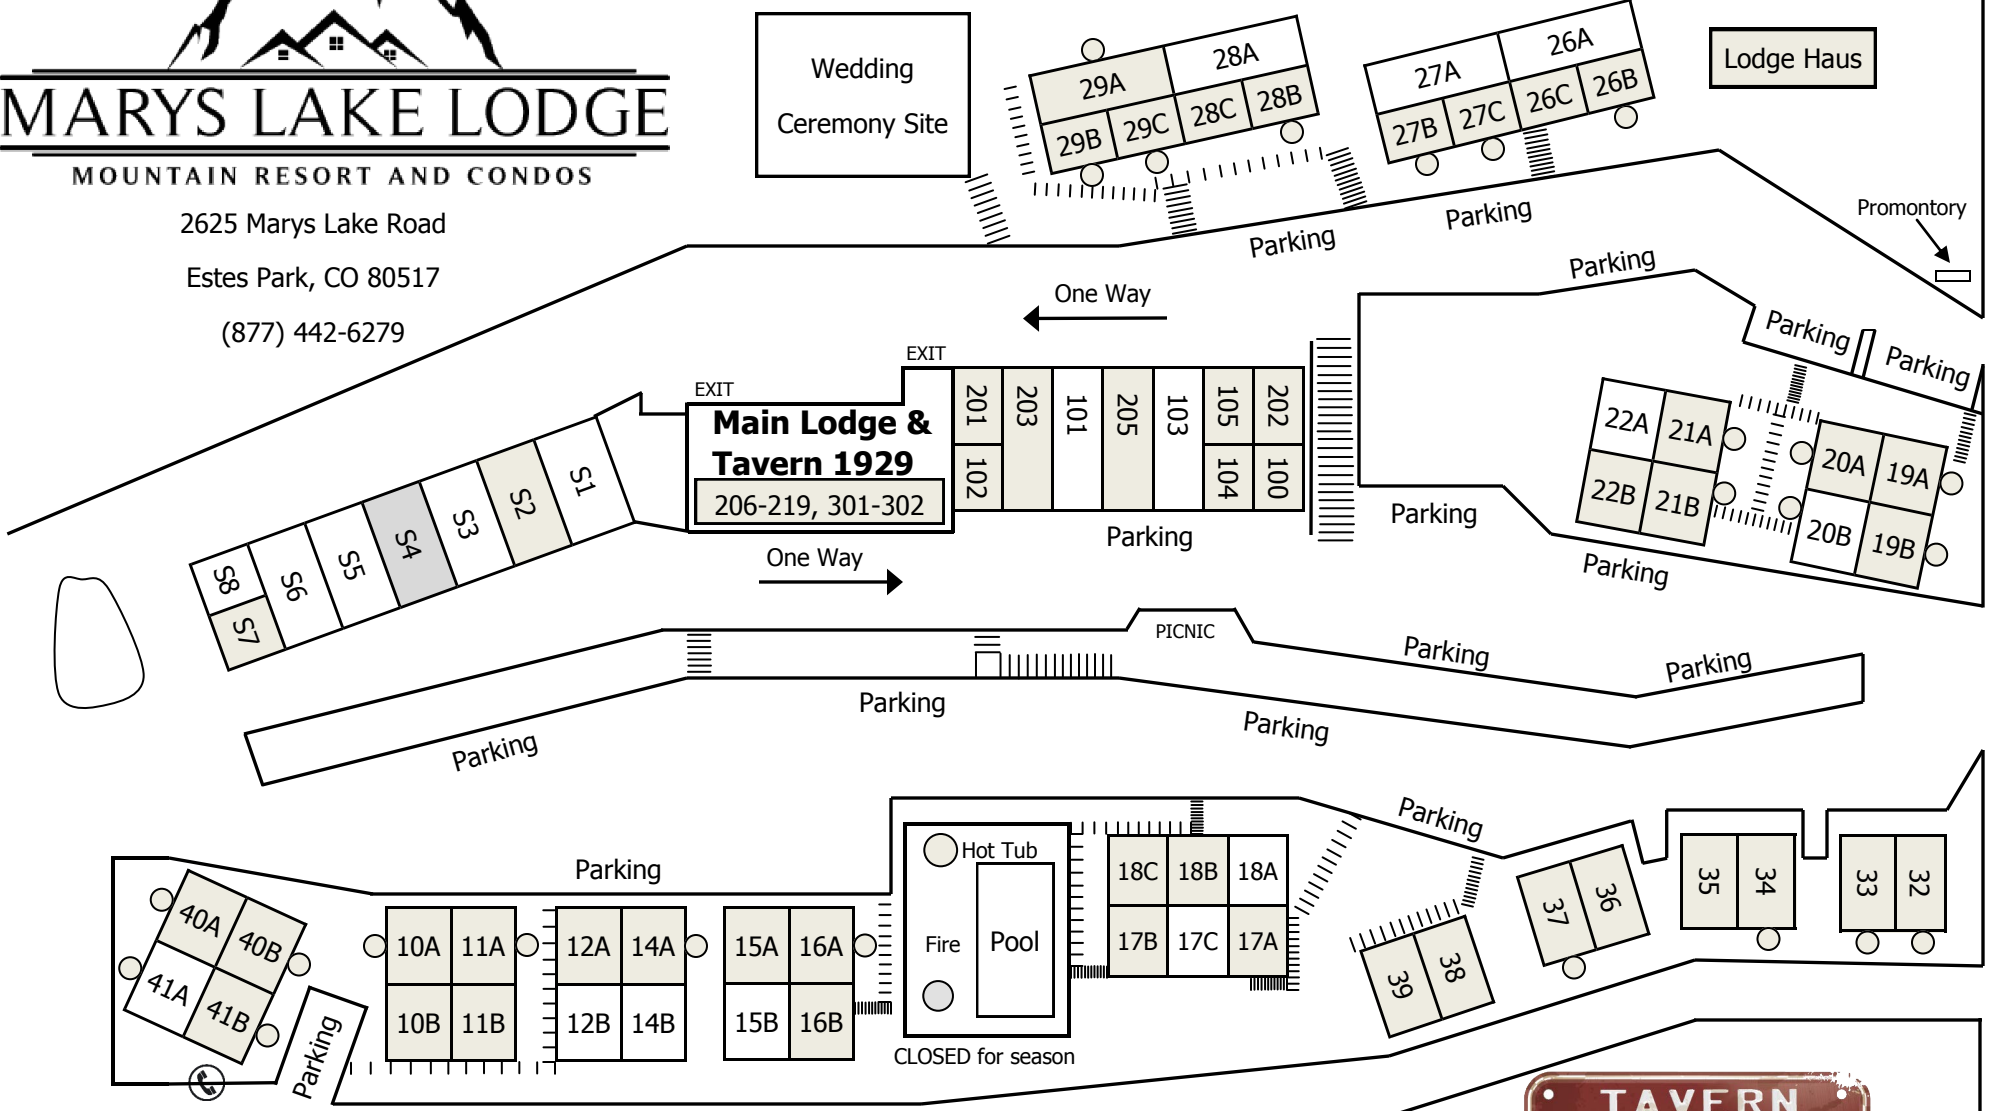

MARYS LAKE LODGE

MOUNTAIN RESORT AND CONDOS

2625 Marys Lake Road
 Estes Park, CO 80517
 (877) 442-6279

Kiowa Drive

Promontory Lane

Kiowa Trail

Wireless Internet

Network Name: Choose Strongest Signal

Winter Hours:
 Wednesday - Sunday 2pm to 9pm